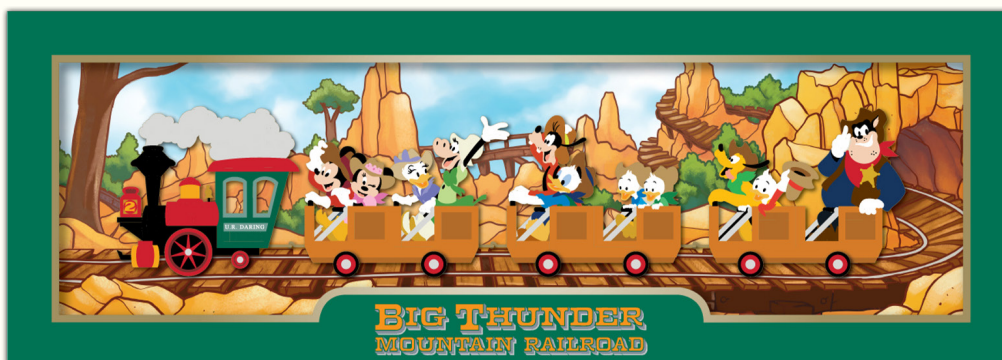

MICKEY'S OF GLENDALE

★ PIN STORE ★

SATURDAY, AUGUST 10, 2024

BIG THUNDER MOUNTAIN RAILROAD 45TH ANNIVERSARY SET

ITEM 1

Big Thunder Mountain Railroad 45th Anniversary Set
4 Pin Box Set | \$149.95 | LE 400
Pins vary in size: up to approx. 2.85”h x 3.46”w
Limit one (1) per guest