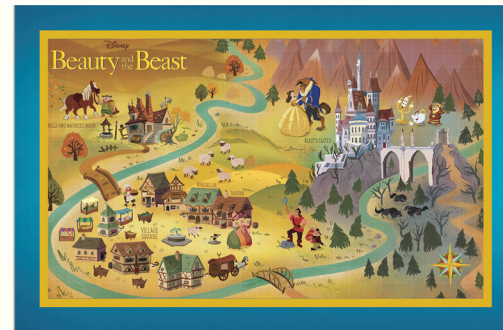

ITEM 37

Beauty and the Beast

$99.95 | LE 400

Set includes five (5) pins

Pins vary in size: 0.96”h to 1.79”h

Limit one (1) per guest