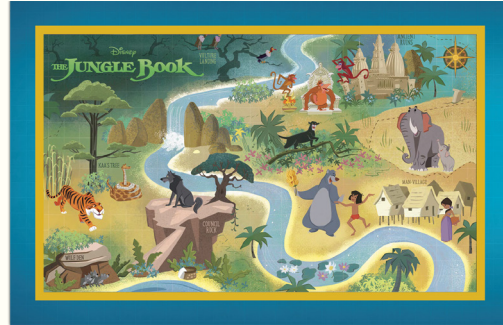

DISNEY MAPS

ITEM 34

Peter Pan

\$99.95 | LE 400

Set includes five (5) pins

Pins vary in size: 1.33”h to 2.64”

Limit one (1) per guest

ITEM 35

The Jungle Book

\$99.95 | LE 400

Set includes five (5) pins

Pins vary in size: 1.17”h to 2.29”h

Limit one (1) per guest

ITEM 36

The Little Mermaid

\$99.95 | LE 400