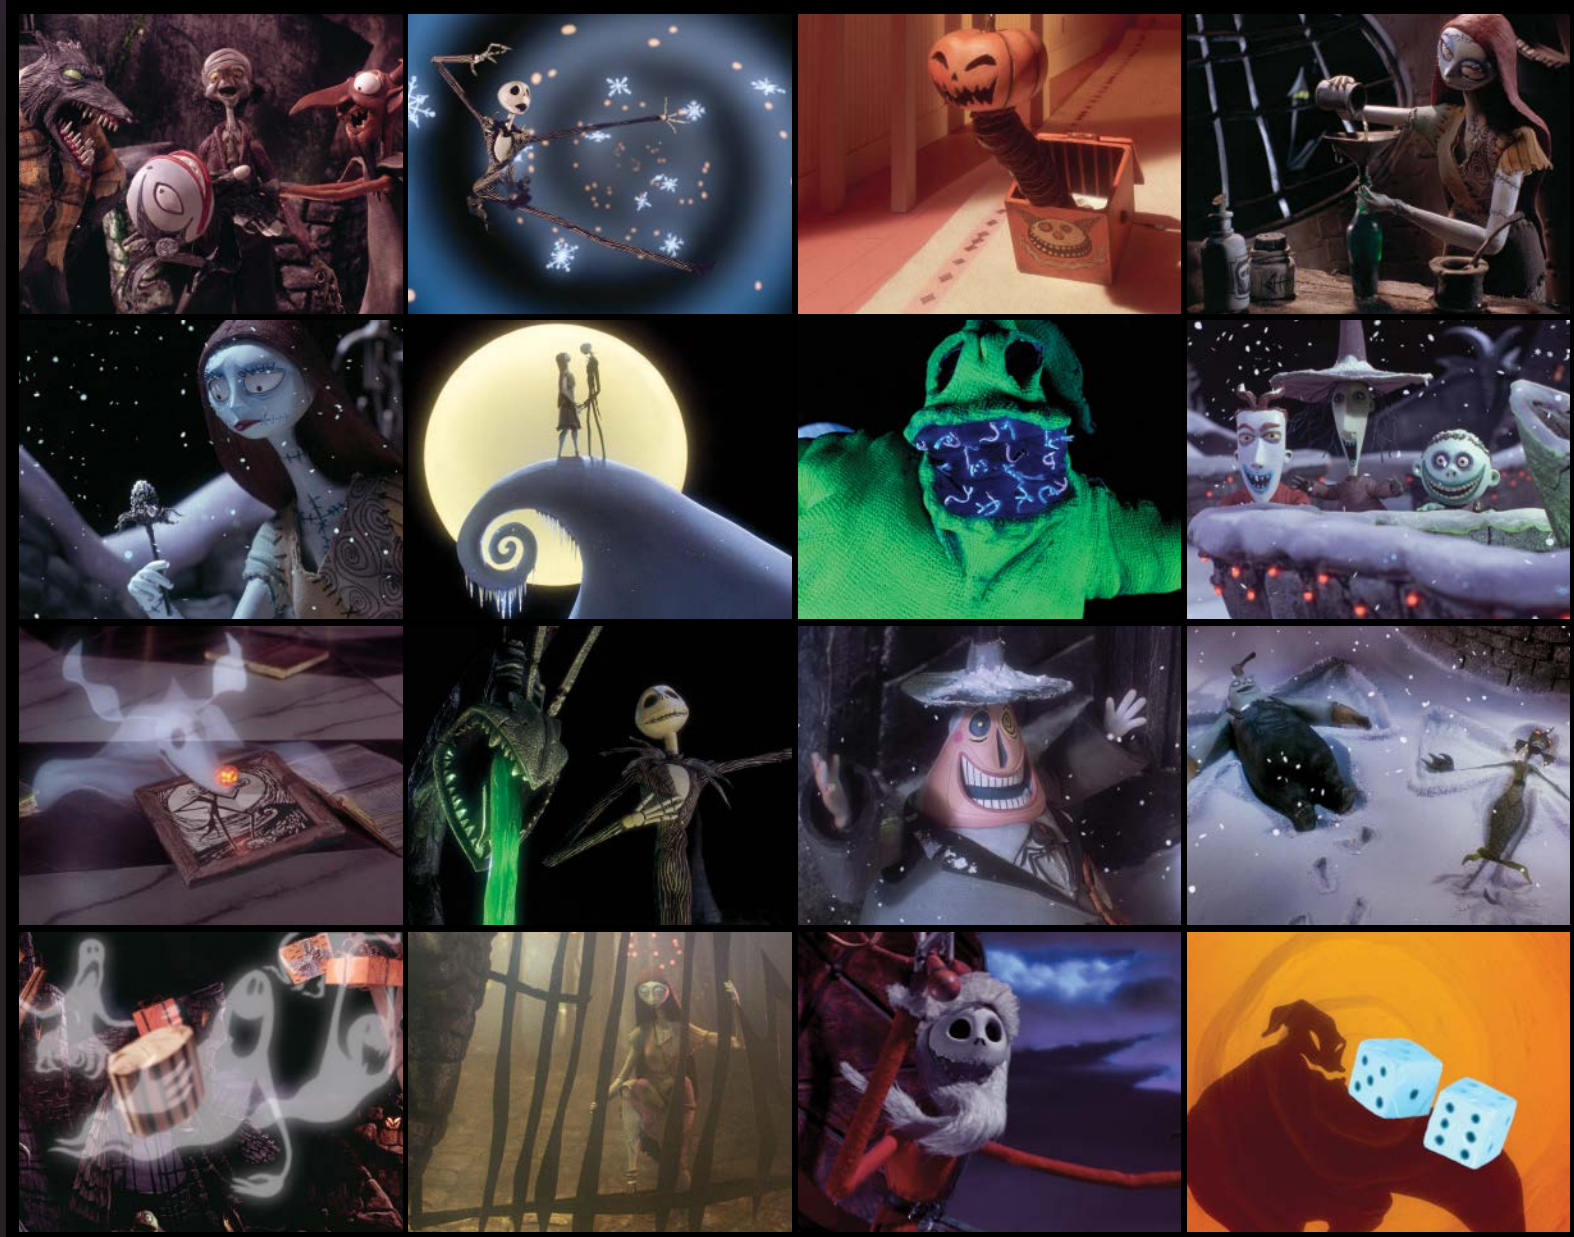

OOGIE BINGO BOOGIE

Movie Scene Bingo

Disney
TIM BURTON'S
**THE NIGHTMARE
BEFORE CHRISTMAS**

Watch *The Nightmare Before Christmas* two different ways (including a Sing-along Edition) when you bring it home today.

Player 1

How to play:

Print out a page for each player (up to 6 players).
Look over the movie scenes and then watch the movie.
When you recognize a similar movie scene, mark it!
The first player to get 4 in a row wins the game!

© Disney

OOGIE BINGO BOOGIE

Movie Scene Bingo

Disney
TIM BURTON'S
THE NIGHTMARE
BEFORE CHRISTMAS

Watch *The Nightmare Before Christmas* two different ways (including a Sing-along Edition) when you bring it home today.